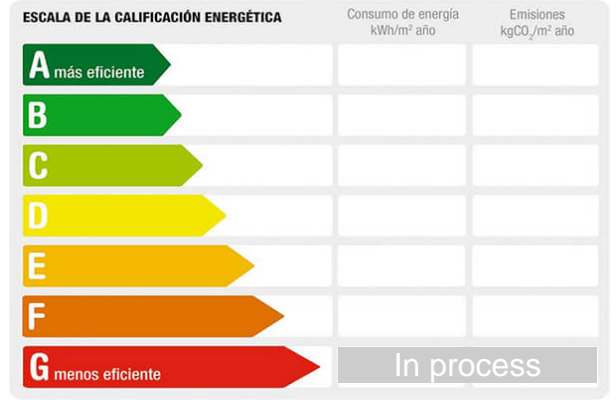

Reference: **1094-VPAB4-276**  
 Property type: Flat  
 Sale/rent: For sale  
 Price: **265.000 €**  
 Condition: Good condition

Floor: 5  
 Town: Albacete  
 Province: Albacete  
 Postal code: 2003  
 Zone: PARQUE ABELARDO SANCHEZ