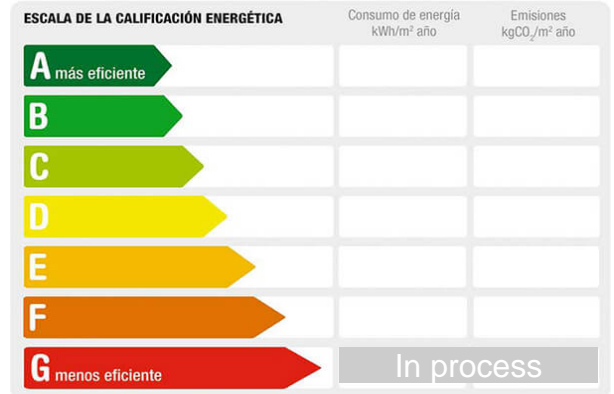

Reference: **1071-VPAB2-167**  
 Property type: Apartment  
 Sale/rent: For sale  
 Price: **135.000 €**  
 Condition: Semi renovated

Floor: 9  
 Town: Albacete  
 Province: Albacete  
 Postal code: 2003  
 Zone: ROSARIO-PARQUE ABELARDO SANCHEZ